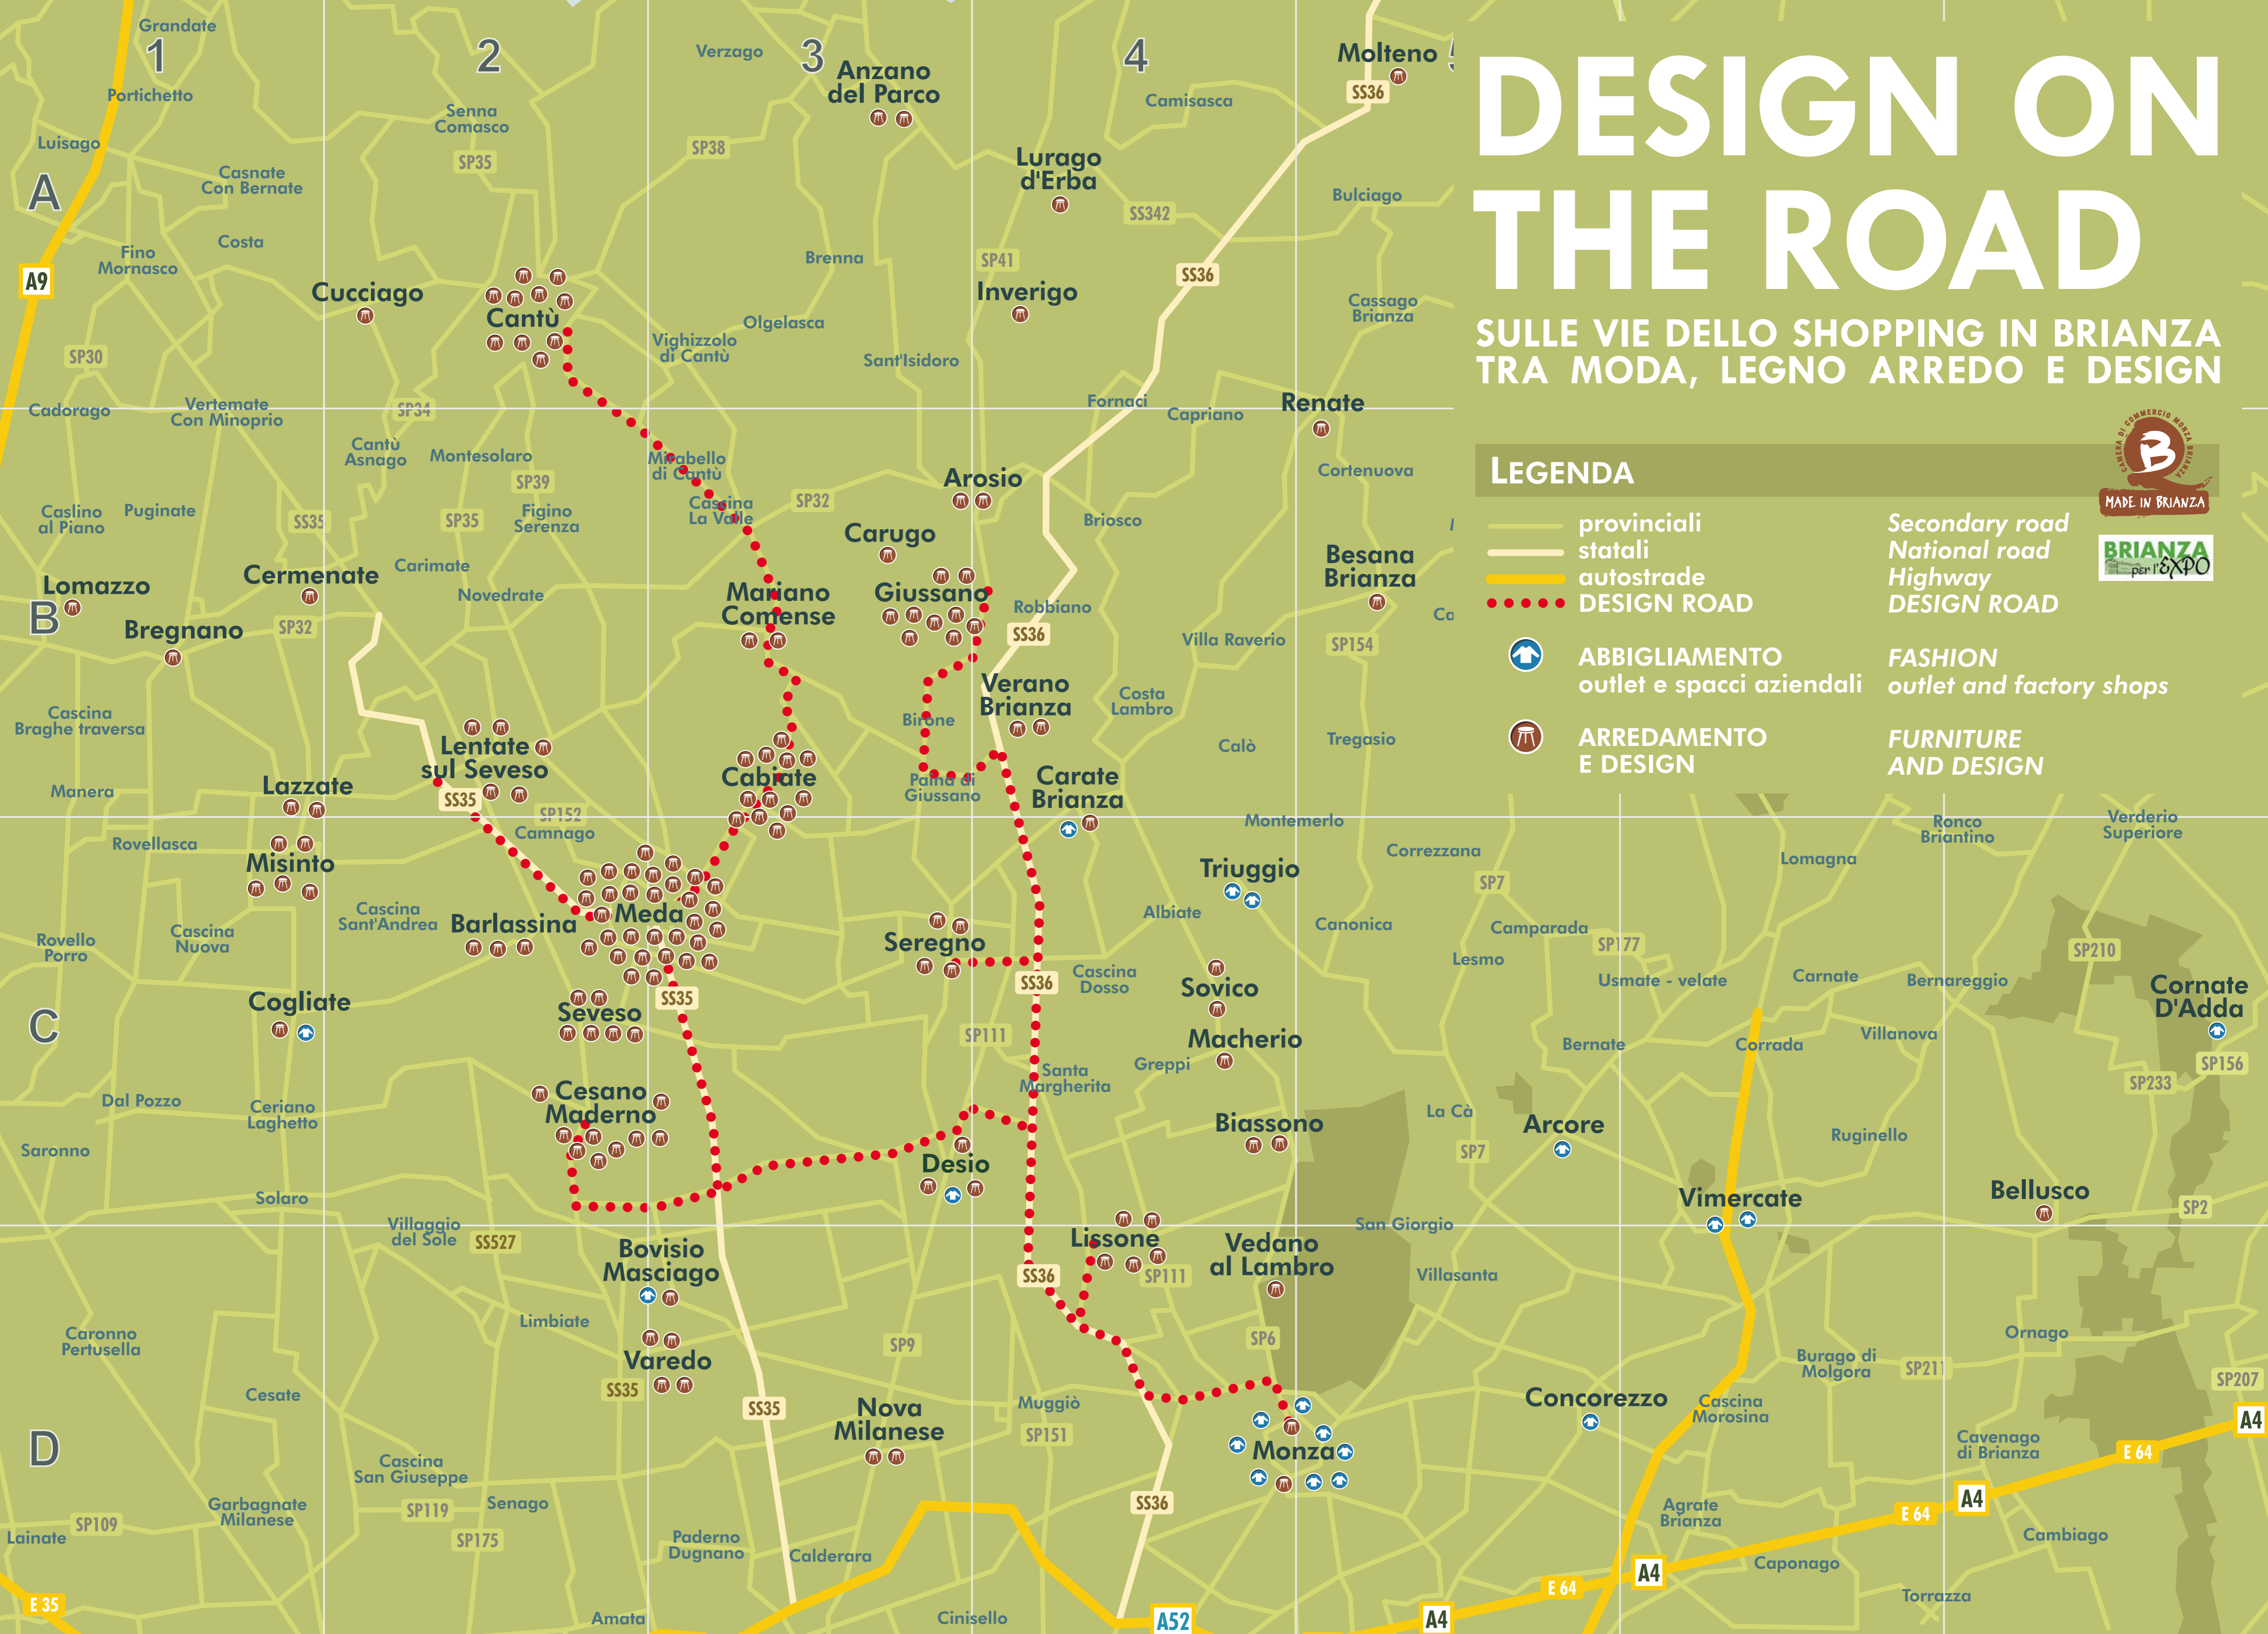

DESIGN ON THE ROAD

SULLE VIE DELLO SHOPPING IN BRIANZA
TRA MODA, LEGNO ARREDO E DESIGN

LEGENDA

- | | | | |
|---|--|---|-------------------------------------|
|  | provinciali |  | Secondary road |
|  | statali |  | National road |
|  | autostrade |  | Highway |
|  | DESIGN ROAD |  | DESIGN ROAD |
|  | ABBIGLIAMENTO
outlet e spacci aziendali |  | FASHION
outlet and factory shops |
|  | ARREDAMENTO
E DESIGN |  | FURNITURE
AND DESIGN |